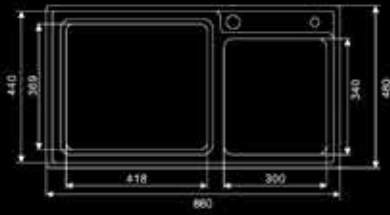

FRYL-SMS-S3

Royale Shower Mixer c/w Hand Shower
and Sliding Rail (SUS304)

Not to scale

KS-RYL-D860-Q

Royale Kitchen Sink-Double (SUS304)
Dimension: 860(L)mm x 480(W)mm x 230(D)mm (0.9mm)

KS-RYL-D960-Q

Royale Kitchen Sink-Double(SUS304)
Dimension: 960(L)mmx480(W)mmx230(D)mm (0.9mm)