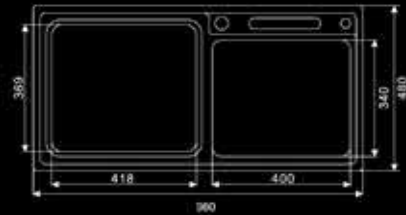

FRYL-SMS-S3

Royale Shower Mixer c/w Hand Shower
and Sliding Rail (SUS304)

Not to scale

KS-RYL-D860-Q

Royale Kitchen Sink-Double (SUS304)
Dimension: 860(L)mm x 480(W)mm x 230(D)mm (0.9mm)

KS-RYL-D960-Q

Royale Kitchen Sink-Double(SUS304)
Dimension: 960(L)mmx480(W)mmx230(D)mm (0.9mm)

KS-RYL-D880

Royale Kitchen Sink-Double(SUS304)
Dimension:880(L)mmx470(W)mmx210(D)mm (0.9mm)

KS-RYL-D820

Royale Kitchen Sink-Double(SUS304)
Dimension: 820(L)mmx450(W)mmx210(D)mm (0.9mm)

KS-RYL-S560-Q

Royale Kitchen Sink - Single(SUS304)
Dimension:560(L)mmx460(W)mmx220(D)mm (0.9mm)

Royale Under Mount Kitchen Sink - Double (SUS304)
 Dimension: 895(L)mm x 513(W)mm x 250(D)mm (1.2mm)

KS-RYL-D775U

Royale Undermount Kitchen Sink - Double (SUS304)
 Dimension: 780(L)mm x 471(W)mm x 190(D)mm (1.2mm)