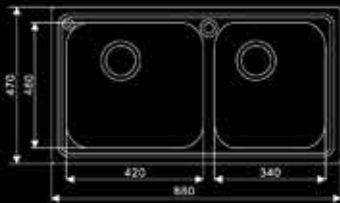

FRYL-SMS-S3

Royale Shower Mixer c/w Hand Shower
and Sliding Rail (SUS304)

Not to scale

KS-RYL-D860-Q

Royale Kitchen Sink-Double (SUS304)
Dimension: 860(L)mm x 480(W)mm x 230(D)mm (0.9mm)

KS-RYL-D960-Q

Royale Kitchen Sink-Double(SUS304)
Dimension: 960(L)mmx480(W)mmx230(D)mm (0.9mm)

KS-RYL-D880

Royale Kitchen Sink-Double(SUS304)
Dimension:880(L)mmx470(W)mmx210(D)mm (0.9mm)

KS-RYL-D820

Royale Kitchen Sink-Double(SUS304)
Dimension: 820(L)mmx450(W)mmx210(D)mm (0.9mm)

KS-RYL-S560-Q

Royale Kitchen Sink - Single(SUS304)
Dimension:560(L)mmx460(W)mmx220(D)mm (0.9mm)

Royale Under Mount Kitchen Sink - Double (SUS304)
 Dimension: 895(L)mm x 513(W)mm x 250(D)mm (1.2mm)

KS-RYL-D775U

Royale Undermount Kitchen Sink - Double (SUS304)
 Dimension: 780(L)mm x 471(W)mm x 190(D)mm (1.2mm)