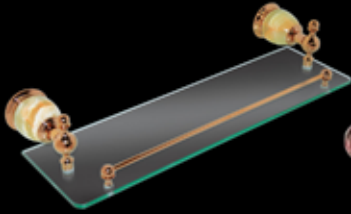

A7RYL26-3
Royale Towel Ring
(Rose Gold Finished)

A7RYL26-4
Royale Toilet Paper Holder
With Cover
(Rose Gold Finished)

A7RYL26-5a
Royale Double Tumbler Holder
(Rose Gold Finished)

A7RYL-27 Series

A7RYL27-1
Royale Glass Shelf
(Rose Gold and Marble)