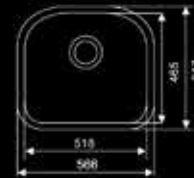

FRYL-SMS-S3

Royale Shower Mixer c/w Hand Shower
and Sliding Rail (SUS304)

Not to scale

KS-RYL-D860-Q

Royale Kitchen Sink-Double (SUS304)
Dimension: 860(L)mm x 480(W)mm x 230(D)mm (0.9mm)

KS-RYL-D960-Q

Royale Kitchen Sink-Double(SUS304)
Dimension: 960(L)mmx480(W)mmx230(D)mm (0.9mm)

KS-RYL-SR420

Royale Kitchen Sink - Single(SUS304)
Dimension: 420(L)mmx490(D)mm (0.9mm)

KS-RYL-D760U

Royale Undermount Kitchen Sink - Double (SUS304)
 Dimension: 763(L)mm x 530(W)mm x 240(D)mm (1.2mm)

KS-RYL-D900U

Royale Under Mount Kitchen Sink - Double (SUS304)
 Dimension: 895(L)mm x 513(W)mm x 250(D)mm (1.2mm)

KS-RYL-D775U

Royale Undermount Kitchen Sink - Double (SUS304)
 Dimension: 780(L)mm x 471(W)mm x 190(D)mm (1.2mm)

KS-RYL-S570U

Royale Undermount Kitchen Sink - Single (SUS304)
 Dimension: 566(L)mm x 517(W)mm x 248(D)mm (1.2mm)

ARYL-SSD1

Stainless Steel Drainer

ARYL-CB1

Chopping Board

ARYL-KH1

Knife Holder