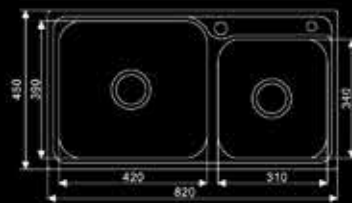

FRYL-SMS-S3

Royale Shower Mixer c/w Hand Shower
and Sliding Rail (SUS304)

Not to scale

KS-RYL-D860-Q

Royale Kitchen Sink-Double (SUS304)
Dimension: 860(L)mm x 480(W)mm x 230(D)mm (0.9mm)

KS-RYL-D960-Q

Royale Kitchen Sink-Double(SUS304)
Dimension: 960(L)mmx480(W)mmx230(D)mm (0.9mm)

KS-RYL-D880

Royale Kitchen Sink-Double(SUS304)
Dimension:880(L)mmx470(W)mmx210(D)mm (0.9mm)

KS-RYL-D820

Royale Kitchen Sink-Double(SUS304)
Dimension: 820(L)mmx450(W)mmx210(D)mm (0.9mm)

KS-RYL-S560-Q

Royale Kitchen Sink - Single(SUS304)
Dimension:560(L)mmx460(W)mmx220(D)mm (0.9mm)

KS-RYL-SR420

Royale Kitchen Sink - Single(SUS304)
Dimension: 420(L)mmx490(D)mm (0.9mm)

KS-RYL-D760U

Royale Undermount Kitchen Sink - Double (SUS304)
 Dimension: 763(L)mm x 530(W)mm x 240(D)mm (1.2mm)

KS-RYL-D900U

Royale Under Mount Kitchen Sink - Double (SUS304)
 Dimension: 895(L)mm x 513(W)mm x 250(D)mm (1.2mm)

KS-RYL-D775U

Royale Undermount Kitchen Sink - Double (SUS304)
 Dimension: 780(L)mm x 471(W)mm x 190(D)mm (1.2mm)