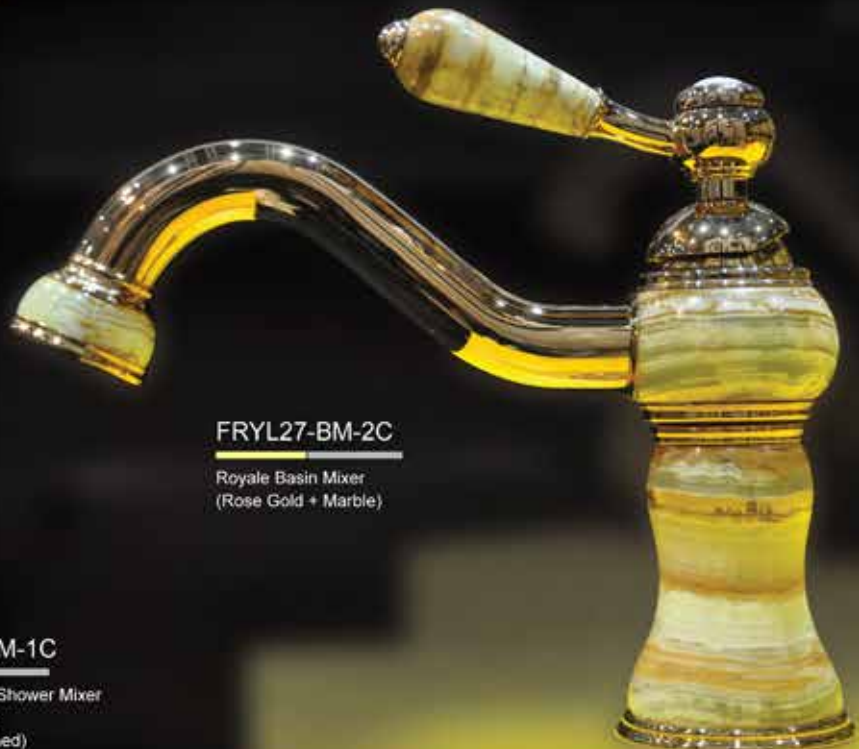

ARYL26-9

Royale Double Layers Glass Shelf
(Rose Gold Finished)

ARYL26-10

Royale Towel Rack
(Rose Gold Finished)

ARYL26-15

Royale Toilet Brush Holder
(Rose Gold Finished)

A7RYL27-6

Royale Soap Dish
(Rose Gold and Marble)

A7RYL27-7

Royale Hook
(Rose Gold and Marble)

ARYL27-9

Royale Double Layers Glass Shelf
(Rose Gold and Marble)

ARYL27-10

Royale Towel Rack
(Rose Gold and Marble)

ARYL27-15

Royale Toilet Brush Holder
(Rose Gold and Marble)

FRYL26-BSM-1C

Royale Bath and Shower Mixer
c/w Hand Shower
(Rose Gold Finished)

FRYL27-BM-2C

Royale Basin Mixer
(Rose Gold + Marble)

Toilet Paper Holders

ARYL-TPH-06

Royale Toilet Paper Holder

ARYL-TPH-105