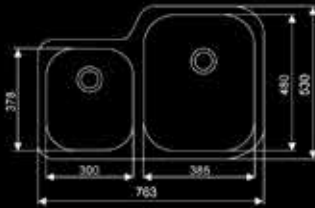

FRYL-SMS-S3

Royale Shower Mixer c/w Hand Shower
and Sliding Rail (SUS304)

Not to scale

KS-RYL-D860-Q

Royale Kitchen Sink-Double (SUS304)
Dimension: 860(L)mm x 480(W)mm x 230(D)mm (0.9mm)

KS-RYL-D960-Q

Royale Kitchen Sink-Double(SUS304)
Dimension: 960(L)mmx480(W)mmx230(D)mm (0.9mm)

KS-RYL-D880

Royale Kitchen Sink-Double(SUS304)
Dimension:880(L)mmx470(W)mmx210(D)mm (0.9mm)

KS-RYL-D820

Royale Kitchen Sink-Double(SUS304)
Dimension: 820(L)mmx450(W)mmx210(D)mm (0.9mm)

KS-RYL-S560-Q

Royale Kitchen Sink - Single(SUS304)
Dimension:560(L)mmx460(W)mmx220(D)mm (0.9mm)

KS-RYL-SR420

Royale Kitchen Sink - Single(SUS304)
Dimension: 420(L)mmx490(D)mm (0.9mm)

KS-RYL-D760U

Royale Undermount Kitchen Sink - Double (SUS304)
 Dimension: 763(L)mm x 530(W)mm x 240(D)mm (1.2mm)

KS-RYL-D900U

Royale Under Mount Kitchen Sink - Double (SUS304)
 Dimension: 895(L)mm x 513(W)mm x 250(D)mm (1.2mm)

KS-RYL-D775U

Royale Undermount Kitchen Sink - Double (SUS304)
 Dimension: 780(L)mm x 471(W)mm x 190(D)mm (1.2mm)