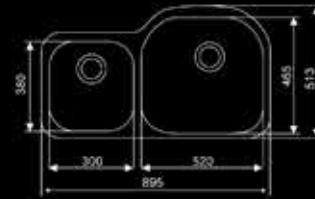

FRYL-SMS-S3

Royale Shower Mixer c/w Hand Shower
and Sliding Rail (SUS304)

Not to scale

KS-RYL-D860-Q

Royale Kitchen Sink-Double (SUS304)
Dimension: 860(L)mm x 480(W)mm x 230(D)mm (0.9mm)

KS-RYL-D960-Q

Royale Kitchen Sink-Double(SUS304)
Dimension: 960(L)mmx480(W)mmx230(D)mm (0.9mm)

KS-RYL-D880

Royale Kitchen Sink-Double(SUS304)
Dimension:880(L)mmx470(W)mmx210(D)mm (0.9mm)

KS-RYL-D820

Royale Kitchen Sink-Double(SUS304)
Dimension: 820(L)mmx450(W)mmx210(D)mm (0.9mm)

KS-RYL-S560-Q

Royale Kitchen Sink - Single(SUS304)
Dimension:560(L)mmx460(W)mmx220(D)mm (0.9mm)

KS-RYL-SR420

Royale Kitchen Sink - Single(SUS304)
Dimension: 420(L)mmx490(D)mm (0.9mm)

KS-RYL-D760U

Royale Undermount Kitchen Sink - Double (SUS304)
 Dimension: 763(L)mm x 530(W)mm x 240(D)mm (1.2mm)

KS-RYL-D900U

Royale Under Mount Kitchen Sink - Double (SUS304)
 Dimension: 895(L)mm x 513(W)mm x 250(D)mm (1.2mm)

KS-RYL-D775U

Royale Undermount Kitchen Sink - Double (SUS304)
 Dimension: 780(L)mm x 471(W)mm x 190(D)mm (1.2mm)