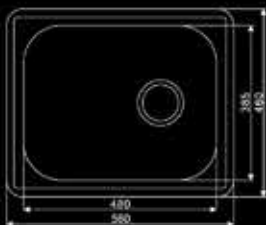

FRYL-SMS-S3

Royale Shower Mixer c/w Hand Shower
and Sliding Rail (SUS304)

Not to scale

KS-RYL-D860-Q

Royale Kitchen Sink-Double (SUS304)
Dimension: 860(L)mm x 480(W)mm x 230(D)mm (0.9mm)

KS-RYL-D960-Q

Royale Kitchen Sink-Double(SUS304)
Dimension: 960(L)mmx480(W)mmx230(D)mm (0.9mm)

KS-RYL-D880

Royale Kitchen Sink-Double(SUS304)
Dimension:880(L)mmx470(W)mmx210(D)mm (0.9mm)

KS-RYL-D820

Royale Kitchen Sink-Double(SUS304)
Dimension: 820(L)mmx450(W)mmx210(D)mm (0.9mm)

KS-RYL-S560-Q

Royale Kitchen Sink - Single(SUS304)
Dimension:560(L)mmx460(W)mmx220(D)mm (0.9mm)

KS-RYL-SR420

Royale Kitchen Sink - Single(SUS304)
Dimension: 420(L)mmx490(D)mm (0.9mm)

KS-RYL-D760U

Royale Undermount Kitchen Sink - Double (SUS304)
 Dimension: 763(L)mm x 530(W)mm x 240(D)mm (1.2mm)

KS-RYL-D900U

Royale Under Mount Kitchen Sink - Double (SUS304)
 Dimension: 895(L)mm x 513(W)mm x 250(D)mm (1.2mm)

KS-RYL-D775U

Royale Undermount Kitchen Sink - Double (SUS304)
 Dimension: 780(L)mm x 471(W)mm x 190(D)mm (1.2mm)