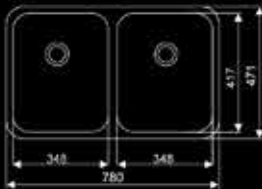

FRYL-SMS-S3

Royale Shower Mixer c/w Hand Shower
and Sliding Rail (SUS304)

Not to scale

KS-RYL-D860-Q

Royale Kitchen Sink-Double (SUS304)
Dimension: 860(L)mm x 480(W)mm x 230(D)mm (0.9mm)

KS-RYL-D960-Q

Royale Kitchen Sink-Double(SUS304)
Dimension: 960(L)mmx480(W)mmx230(D)mm (0.9mm)

KS-RYL-D880

Royale Kitchen Sink-Double(SUS304)
Dimension:880(L)mmx470(W)mmx210(D)mm (0.9mm)

KS-RYL-D820

Royale Kitchen Sink-Double(SUS304)
Dimension: 820(L)mmx450(W)mmx210(D)mm (0.9mm)

KS-RYL-S560-Q

Royale Kitchen Sink - Single(SUS304)
Dimension:560(L)mmx460(W)mmx220(D)mm (0.9mm)

KS-RYL-SR420

Royale Kitchen Sink - Single(SUS304)
Dimension: 420(L)mmx490(D)mm (0.9mm)

KS-RYL-D760U

Royale Undermount Kitchen Sink - Double (SUS304)
 Dimension: 763(L)mm x 530(W)mm x 240(D)mm (1.2mm)

KS-RYL-D900U

Royale Under Mount Kitchen Sink - Double (SUS304)
 Dimension: 895(L)mm x 513(W)mm x 250(D)mm (1.2mm)

KS-RYL-D775U

Royale Undermount Kitchen Sink - Double (SUS304)
 Dimension: 780(L)mm x 471(W)mm x 190(D)mm (1.2mm)