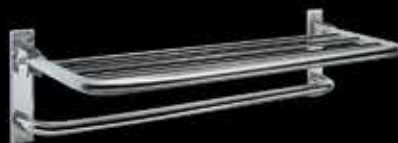

ARYL-FTR-407
Royale Foldable Towel Rack