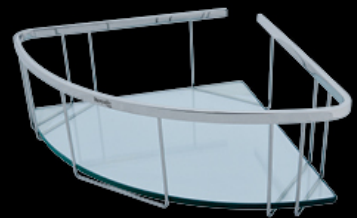

ARYL-FTR-307

Royale Foldable Towel Rack
Polish Finished (SUS304)
Dimension:
700(L)mm×238(D)mm×165(H)mm

ARYL-FTR-107

Royale Foldable Rack
Polish Finished (SUS304)
Dimension:
700(L)mm×245(D)mm×42(H)mm

ARYL-FTR-207

Royale Foldable Rack
Polish Finished (SUS304)
Dimension:
700(L)mm×270(D)mm×150(H)mm

Classic

Corner basket, polished stainless steel : Our pride and trademark of craftsmanship.

ASB-104-C

Royale Polished Basket (Corner)
Polish Finished (SUS304)
Dimension:
260(L)mm×260(D)mm×100(H)mm