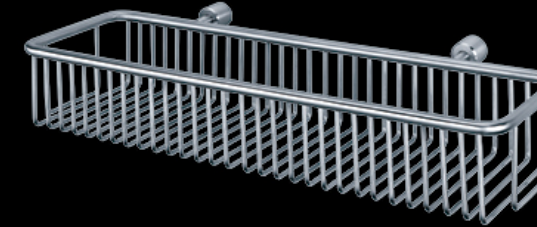

ASB-108-S

Royale Basket
Matt Finished (SUS304)
Dimension:
365(L)mm×115(D)mm×60(H)mm