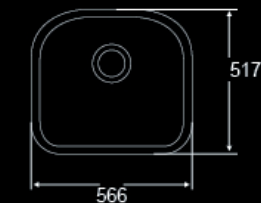

ARYL-SSD1

Stainless Steel Drainer