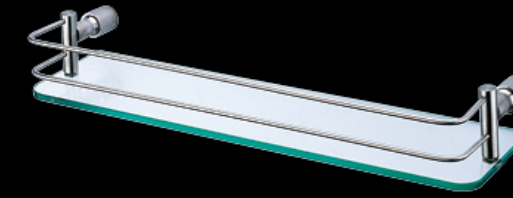

A7RYL9-Q-4

Royale Toilet Paper Holder
Polish Finished (SUS304)
Dimension:
146(L)mm×55(D)mm×133(H)mm

A7RYL9-Q-7

Royale Single Hook
Polish Finished (SUS304)
Dimension:
42(L)mm×73(D)mm×58(H)mm

A notable creativity which saw continued upward trend in demand for our Royale products.