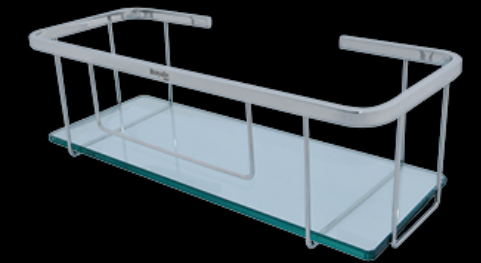

ASB-103

Royale Polished Basket
Polish Finished (SUS304)
Dimension:
320(L)mm×130(D)mm×100(H)mm