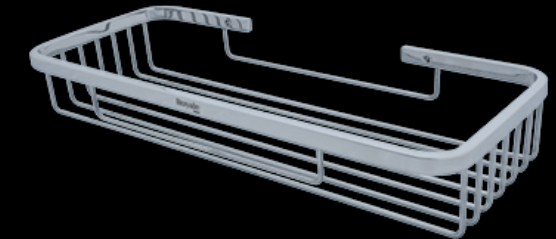

ASB-102

Royale Polished Basket
Polish Finished (SUS304)
Dimension:
320(L)mm×130(D)mm×50(H)mm