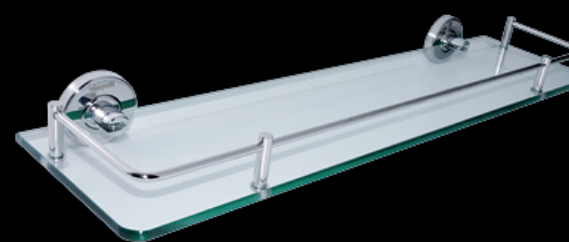

Page 29

For Royale, quality is our habit.

A7RYL15-Q-1

Royale Glass Shelf
Polish Finished (SUS304)
Dimension:
500(L)mm×130(D)mm×30(H)mm

A7RYL15-Q-3

Royale Towel Holder
Polish Finished (SUS304)
Dimension:
204(L)mm×60(D)mm×40(H)mm

A7RYL15-Q-2

Royale Double Towel Bar
Polish Finished (SUS304)
Dimension:
750(L)mm×128(D)mm×38(H)mm

A7RYL15-Q-4

Royale Toilet Paper Holder
Polish Finished (SUS304)
Dimension:
134(L)mm×60(D)mm×40(H)mm

A7RYL15-Q-5

Royale Single Tumbler Holder
Polish Finished (SUS304)
Dimension:
84(L)mm×78(D)mm×96(H)mm

ARYL15-Q-5b(1)

Royale Single Tumbler Holder
Polish Finished (SUS304)
Dimension:
70(L)mm×80(D)mm×105(H)mm

A7RYL15-Q-6

A7RYL7-3

Royale Towel Ring
Polish Finished (SUS304)
Dimension:
168(L)mm×75(D)mm×203(H)mm

A7RYL7-4

Royale Toilet Paper Holder
Polish Finished (SUS304)
Dimension:
145(L)mm×73(D)mm×120(H)mm

A7RYL7-7

Royale Single Hook
Polish Finished (SUS304)
Dimension:
70(L)mm×50(D)mm×60(H)mm