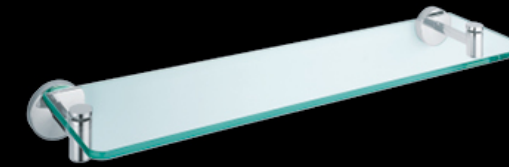

A7RYL13-1

Royale Glass Shelf
Polish Finished (SUS304)
Dimension:
520(L)mm×141(D)mm×51(H)mm