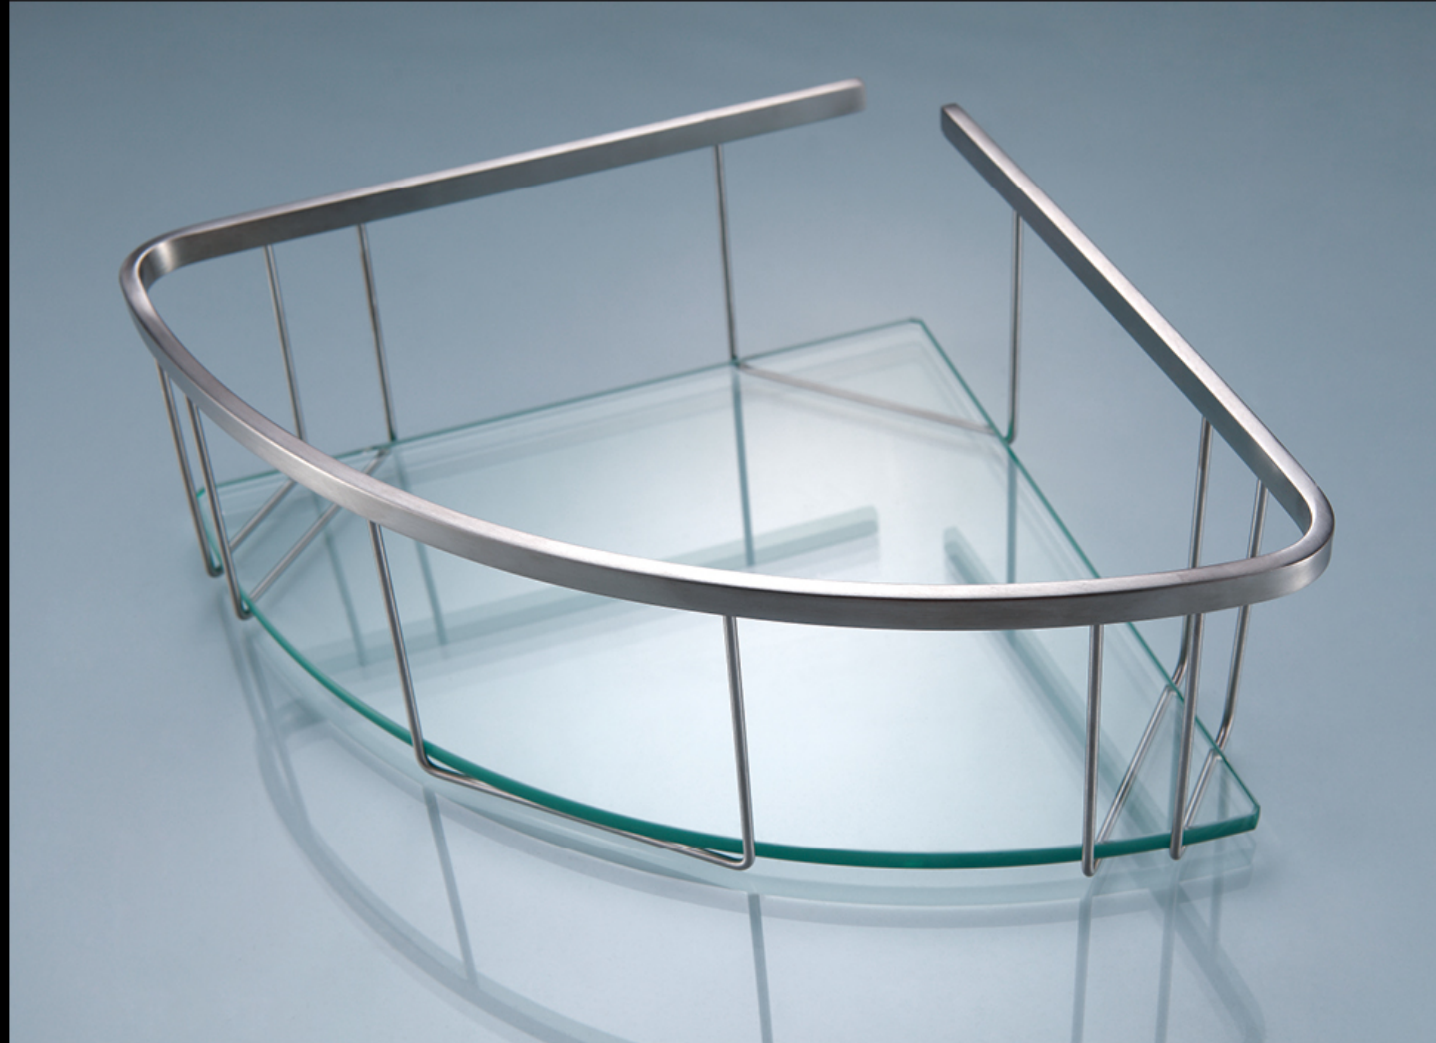

ARYL-FTR-307

Royale Foldable Towel Rack
Polish Finished (SUS304)
Dimension:
700(L)mm×238(D)mm×165(H)mm

ARYL-FTR-107

Royale Foldable Rack
Polish Finished (SUS304)
Dimension:
700(L)mm×245(D)mm×42(H)mm

ARYL-FTR-207

Royale Foldable Rack
Polish Finished (SUS304)
Dimension:
700(L)mm×270(D)mm×150(H)mm

Classic

Corner basket, polished stainless steel : Our pride and trademark of craftsmanship.

ASB-104-C

Royale Polished Basket (Corner)
Polish Finished (SUS304)
Dimension:
260(L)mm×260(D)mm×100(H)mm