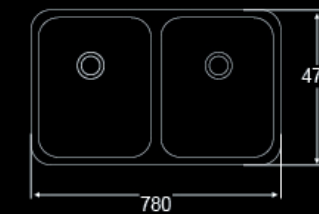

KS-RYL-S570U

Royale Undermount Kitchen Sink - Single (SUS304)
Dimension:566(L)mmx517(W)mmx248(D)mm (1.2mm)