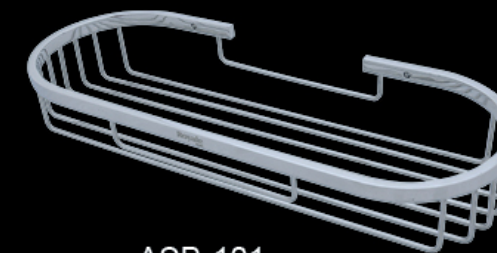

Royale Corner Glass Shelf (Single)
Polish Finished (SUS304)
Dimension:
255(L)mm×255(D)mm×37(H)mm

A class of its own.

Our technical excellence and superior

craftsmanship is clearly displayed through our market leading polished SUS304 products such as the evergreen basket series, bathroom accessories and more. The most convincing evidence of this statement is our steadily growing pool of satisfied customers and business partners.

ASB-106

Royale Polished Basket
Polish Finished (SUS304)
Dimension:
320(L)mm×130(D)mm×100(H)mm

ASB-108-S

Royale Basket
Matt Finished (SUS304)
Dimension:
365(L)mm×115(D)mm×60(H)mm

ASB-102

Royale Polished Basket
Polish Finished (SUS304)
Dimension:
320(L)mm×130(D)mm×50(H)mm