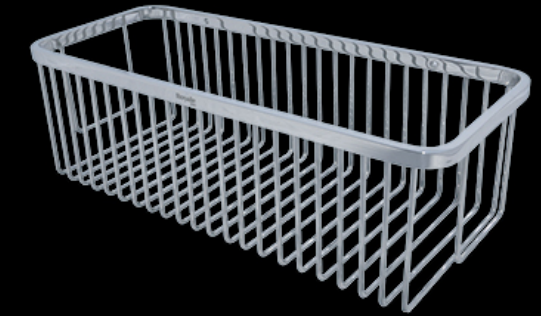

ASB-105

Royale Polished Basket
Polish Finished (SUS304)
Dimension:
400(L)mm×130(D)mm×100(H)mm

ARYL-GS-02

Royale Glass Shelf (Single)
Polish Finished (SUS304)
Dimension:
500(L)mm×127(D)mm×40(H)mm

ARYL-CGS-01

Royale Corner Glass Shelf (Single)
Polish Finished (SUS304)
Dimension:
255(L)mm×255(D)mm×37(H)mm

A class of its own.

Our technical excellence and superior

craftsmanship is clearly displayed through our market leading polished SUS304 products such as the evergreen basket series, bathroom accessories and more. The most convincing evidence of this statement is our steadily growing pool of satisfied customers and business partners.