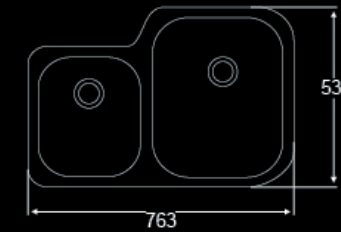

KS-RYL-D900U

Royale Undermount Kitchen Sink - Double (SUS304)
Dimension:763(L)mmx530(W)mmx240(D)mm (1.2mm)