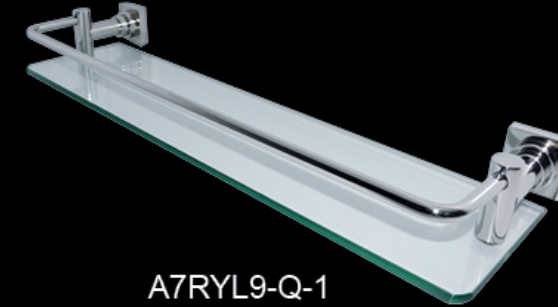

A7RYL15-Q-2

Royale Double Towel Bar
Polish Finished (SUS304)
Dimension:
750(L)mm×128(D)mm×38(H)mm

A7RYL15-Q-4

Royale Toilet Paper Holder
Polish Finished (SUS304)
Dimension:
134(L)mm×60(D)mm×40(H)mm

A7RYL15-Q-5

ARYL10-6a

Royale Soap Dish Holder(S/S Dish)
Polish Finished (SUS304)
Dimension:
115(L)mm×145(D)mm×51(H)mm

A7RYL10-4

Royale Toilet Paper Holder
Polish Finished (SUS304)
Dimension:
158(L)mm×73(D)mm×112(H)mm

A7RYL10-7

Royale Single Hook
Polish Finished (SUS304)
Dimension:
51(L)mm×75(D)mm×67(H)mm

A7RYL9-Q-1

Royale Glass Shelf
Polish Finished (SUS304)
Dimension:
510(L)mm×140(D)mm×57(H)mm

A7RYL9-Q-5

Royale Single Tumbler Holder
Polish Finished (SUS304)
Dimension:
103(L)mm×62(D)mm×92(H)mm