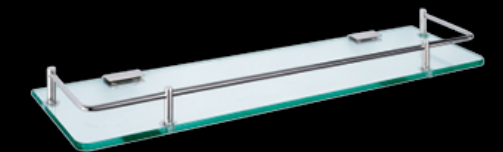

Royale Foldable Rack
Polish Finished (SUS304)
Dimension:
700(L)mm×270(D)mm×150(H)mm

Classic

Corner basket, polished stainless steel : Our pride and trademark of craftsmanship.

ASB-104-C

Royale Polished Basket (Corner)
Polish Finished (SUS304)
Dimension:
260(L)mm×260(D)mm×100(H)mm

ASB-107-C

Royale Polished Basket (Corner)
Polish Finished (SUS304)
Dimension:
260(L)mm×260(D)mm×100(H)mm

Quality is our
never ending quest as we continue
to seek ways to improve.

ASB-103

Royale Polished Basket
Polish Finished (SUS304)
Dimension:
320(L)mm×130(D)mm×100(H)mm

ASB-105

Royale Polished Basket
Polish Finished (SUS304)
Dimension:
400(L)mm×130(D)mm×100(H)mm

ARYL-GS-02

Royale Glass Shelf (Single)
Polish Finished (SUS304)
Dimension:
500(L)mm×127(D)mm×40(H)mm

ARYL-CGS-01