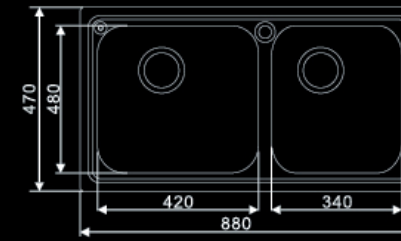

Royale Kitchen Sink-Double(SUS304)
Dimension:880(L)mm×470(W)mm×210(D)mm (0.9mm)

KS-RYL-D820