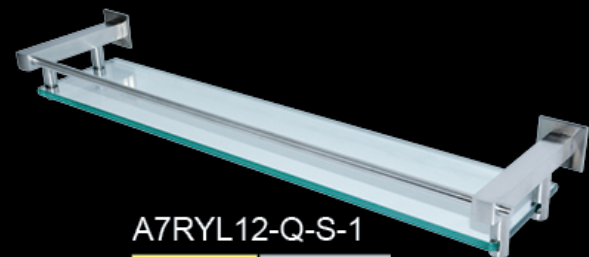

A7RYL13-5

Royale Single Tumbler Holder
Polish Finished (SUS304)
Dimension:
125(L)mm×102(D)mm×96(H)mm

A7RYL13-6

Royale Soap Dish
Polish Finished (SUS304)
Dimension:
148(L)mm×121(D)mm×53(H)mm

A7RYL13-7

Royale Single Hook
Polish Finished (SUS304)
Dimension:
51(L)mm×75(D)mm×65(H)mm

A7RYL12-Q-S-1

Royale Glass Shelf
Matt Finished (SUS304)
Dimension:
505(L)mm×120(D)mm×60(H)mm

A7RYL12-Q-S-5

Royale Single Tumbler Holder
Matt Finished (SUS304)
Dimension:
108(L)mm×80(D)mm×95(H)mm

A7RYL12-Q-S-2